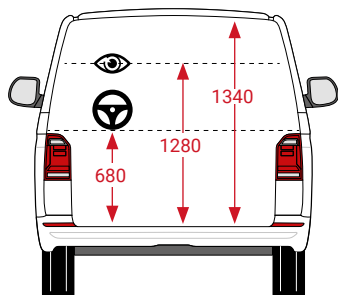

Dimensions based on T6 Transporter Kombi / Caravelle with short wheelbase

\*with PARAVAN cassette lift

Height limit:	1250 mm	Interior height:	max. 1340 mm	Interior width:	max. 1390 mm
Ramp width:	788 mm	Eye level:	1280 mm	Ramp length:	1182 mm