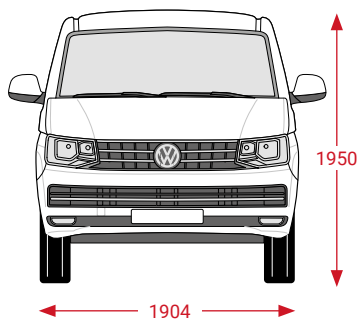

Dimensions based on T6 Transporter Kombi / Caravelle with short wheelbase

\*with PARAVAN cassette lift

Height limit:	1250 mm	Interior height:	max. 1340 mm	Interior width:	max. 1390 mm
Ramp width:	788 mm	Eye level:	1280 mm	Ramp length:	1182 mm