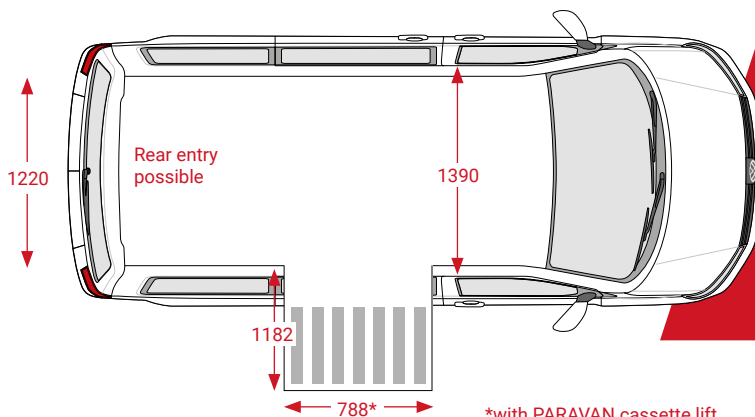

Dimensions based on T6 Transporter Kombi / Caravelle with short wheelbase

\*with PARAVAN cassette lift

Height limit:	1250 mm	Interior height:	max. 1340 mm	Interior width:	max. 1390 mm
Ramp width:	788 mm	Eye level:	1280 mm	Ramp length:	1182 mm