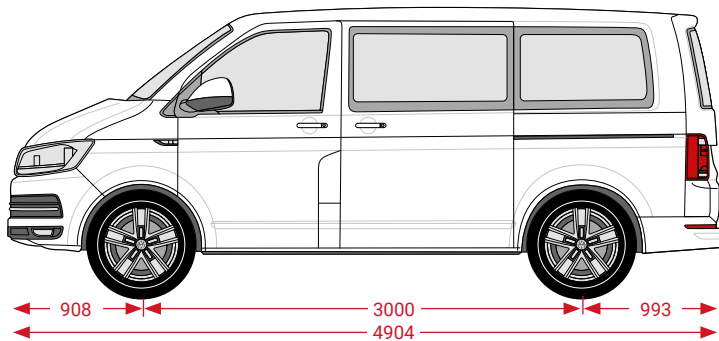

Dimensions based on T6 Transporter Kombi / Caravelle with short wheelbase

\*with PARAVAN cassette lift

Height limit:	1250 mm	Interior height:	max. 1340 mm	Interior width:	max. 1390 mm
Ramp width:	788 mm	Eye level:	1280 mm	Ramp length:	1182 mm